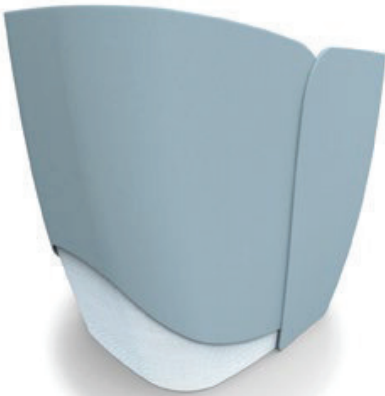

2

1

3

1

LESS IS MORE

A chic solution to enlivening sterile work environments, the DV808-Porto is a versatile collection of tables with foldable worktops that dovetails with just about any context. Composed of painted steel or aluminum and fitted with a die-cast aluminum detail that plays up the prominent base, the high-quality materials that make up each table are brought to the fore through Cesare Bizzotto and Tobia's Nitsche's elegant design.

DVO.IT

2

SWEET SOLITUDE

Addressing the need for privacy and cool ergonomics, Mango transforms public areas into personal workstations in a pinch. This cleverly fashioned workplace solution by Boss Design offers the option of a high upholstered surround screen or an acoustically attuned privacy screen to minimise unnecessary distractions. Set on an articulated arm, the built-in writing tablet also allows one to comfortably position electronic devices, ensuring for ease and wellbeing.

THIS PICTURE: The Paro sports a curvaceous and visually light design defined by an iconic T-shaped back, gently curved arms and a comfortably wide seat.

Often seen as a simple solution for space-strapped users and a common feature in convention centres, classrooms and cafeterias, today, it appears, the stacking chair is a must-do in every designer's repertoire. Enzo Berti, it seems, is no exception.

Three elements make up the Paro, united through just two weldings: two metal tubular frames, one serving as a structural support and the other as armrests and the third, a wooden shell. Curvaceous and visually light — qualities that derive from the continued use of moulded wood — the Paro sports a clean and slim-lined design defined by an iconic T-shaped back, gently curved arms and a comfortably wide seat.